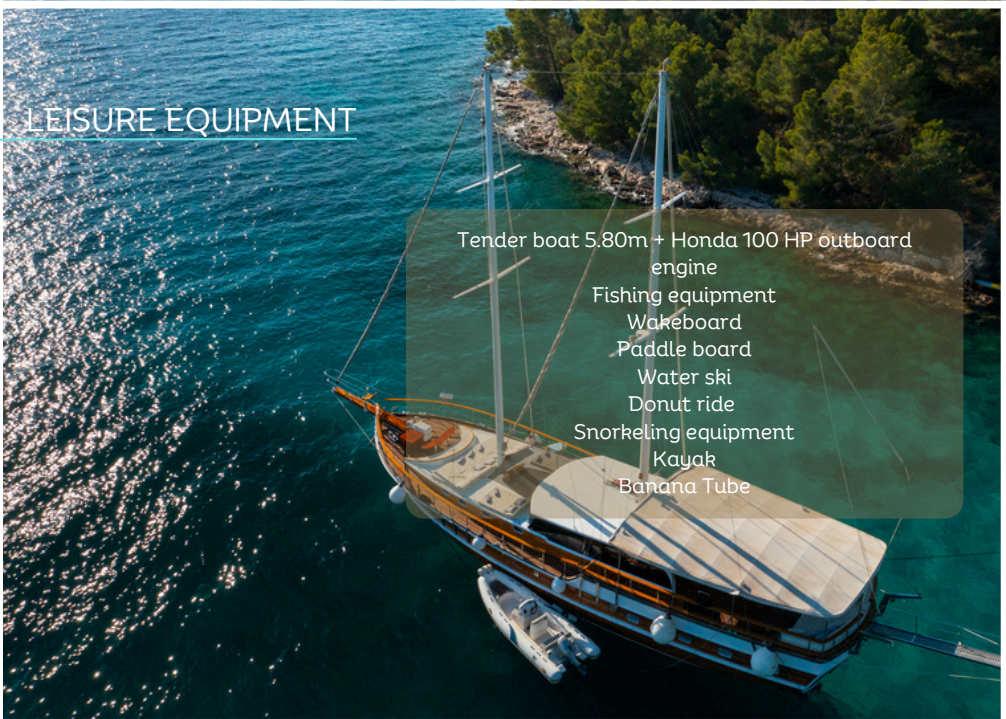

LEISURE EQUIPMENT

Tender boat 5.80m + Honda 100 HP outboard engine

Fishing equipment

Wakeboard

Paddle board

Water ski

Donut ride

Snorkeling equipment

Kayak

Banana Tube